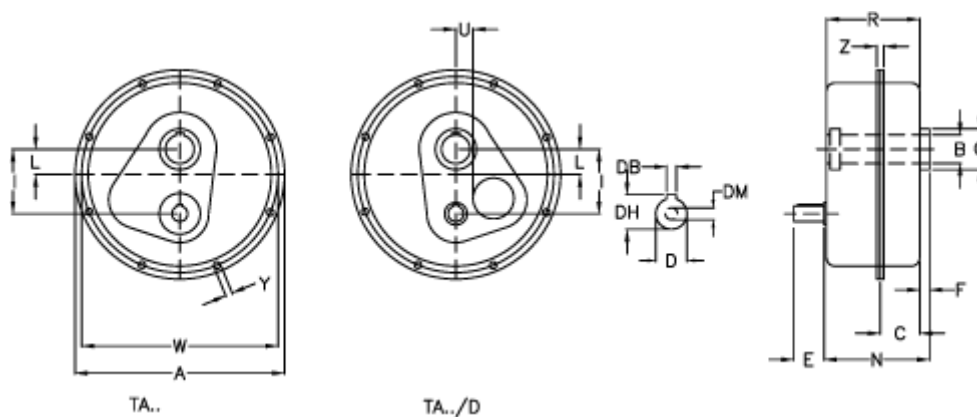

Data Sheet

Article number: 29480603040
 Description: Shaft mount. speed reducer
 TA 60.60D i=30,4 without lubrication

Measures

a	= 498	E = 80	W	= 468
B G7	= 60	F = 15	Weight (kg)	= 97
C	= 73	I = 174	Y	= 13.0
DB	= 10	L = 47	Z	= 28.5
Description	= TA 60.60D	N = 205.0		
DH	= 42.0	Q = 100		
D h6	= 38	R = 199.0		
DM	= M12	U = 48		